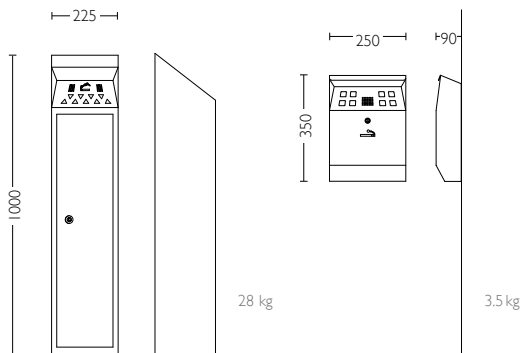

**Buy online NOW at** [cigarettebinsuk.co.uk](http://cigarettebinsuk.co.uk)

Product Codes are in **bold type**. Dimensions are in mm, are approximate and do not form any part of the contract.

We reserve the right to change the design and specification on any item offered and, where possible, notification will be made.