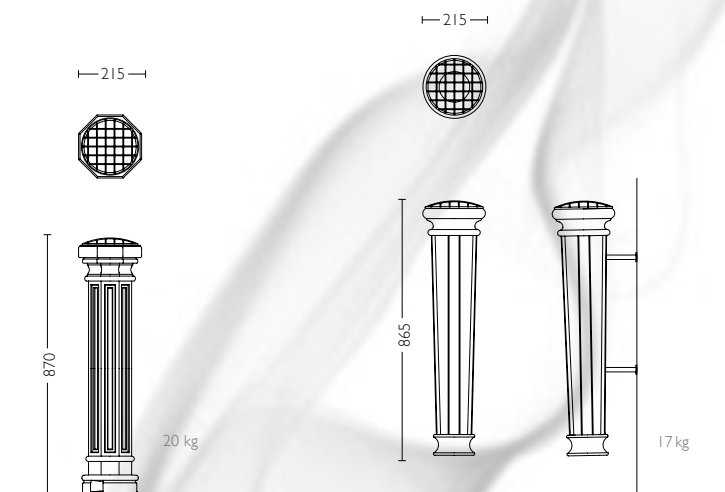

TECHNICAL

Additional Keys
Additional keys are available on request.

Smoke King Finish
These cast Smoke King bollards are wet sprayed in black as standard with a galvanised steel liner. Full range of BS/RAL colours are available. For further details refer to pages 337-339.

Note 1

Fixing Kit
A fixing kit is available for mounting to concrete surfaces only.

Buy online NOW at
cigarettebinsuk.co.uk

Product Codes are in **bold type**. Dimensions are in mm, are approximate and do not form any part of the contract.

We reserve the right to change the design and specification on any item offered and, where possible, notification will be made.

Smoke King

- Traditional design
- Extinguishes cigarettes instantly
- Cast aluminium body

SMOKE KING ASH WASTE BIN RANGE

SMK 500 F
Bolt Down
Cast Aluminium Ash Waste Bin
Galvanised Steel Liner
With lock
Capacity 3.5 Litres

SMK 500 W
Wall Mounted
Cast Aluminium Ash Waste Bin
Galvanised Steel Liner
With lock
Capacity 3.5 Litres

See Note 1