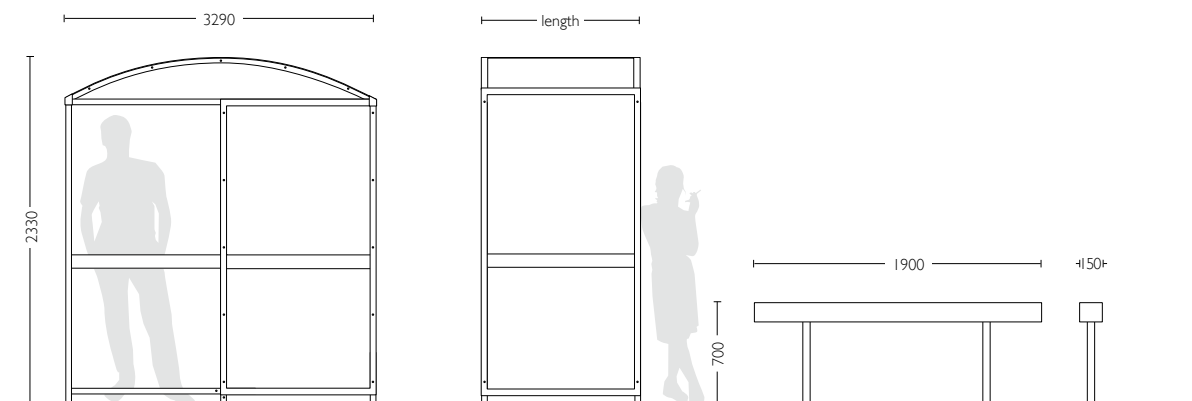

Perch Seat ▶

Ash Waste Tray ▼  
stainless steel

▲ ASHBY Smoking Shelter  
2x2m length, blue finish

▲ ASHBY Smoking Shelter  
2x5m length, black finish

#### ASHBY SMOKING SHELTER

Bolt Down Shelter  
2330mm height x 2050mm width  
Aluminium Frame, Powder Coated Black  
5mm Clear PET Glazing  
Adjustable legs for fixing uneven areas (adjustable by 70mm)  
Ashtray