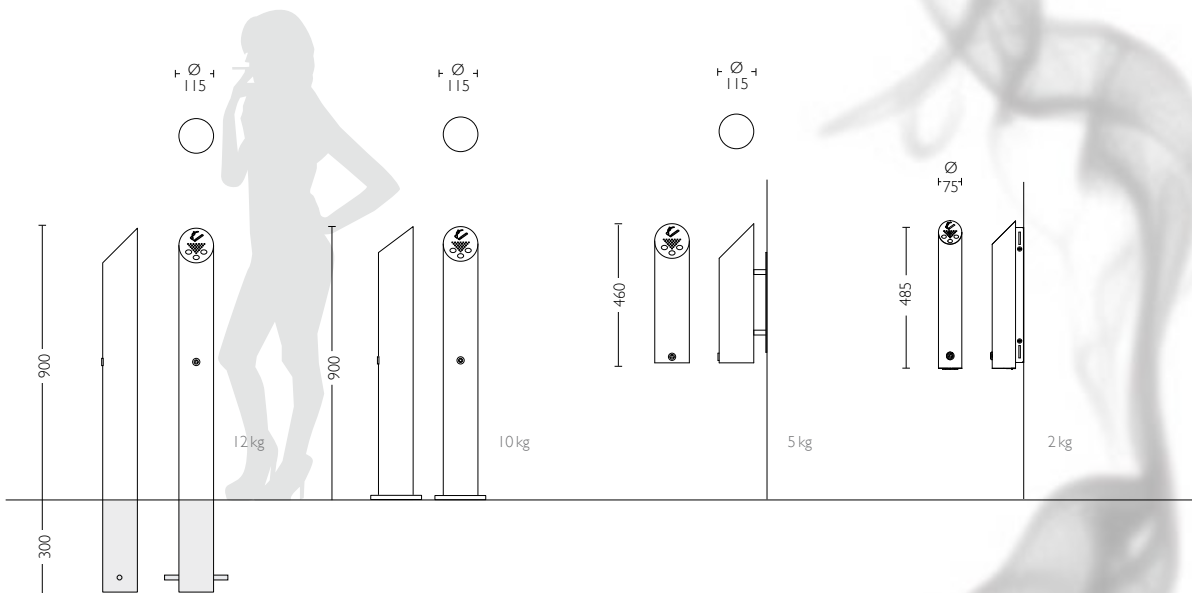

ZENITH ASH WASTE BIN RANGE

ZEN 215

Root Fixed
Grade 304 Stainless Steel Construction
Satin Finish, With lock
Black Infilled Graphics
Capacity 2.5 Litres

OPTIONS:

Grade 316
Powder Coated Body

[See Note 1]

ZEN 210

Bolt Down
Grade 304 Stainless Steel Construction
Satin Finish, With lock
Black Infilled Graphics
Capacity 2.5 Litres

OPTIONS:

Grade 316
Powder Coated Body

[See Note 1]

ZEN 200

Wall Mounted
Grade 304 Stainless Steel Construction
Satin Finish, With lock
Black Infilled Graphics
Capacity 2.5 Litres

OPTIONS:

Grade 316
Powder Coated Body

[See Note 1]

ZEN 275

Wall or Post Mounted
Grade 304 Stainless Steel Construction
Satin Finish, Push lock
Black Infilled Graphics
Capacity 1.7 Litres

OPTIONS:

Grade 316
Powder Coated Body

[See Note 1]