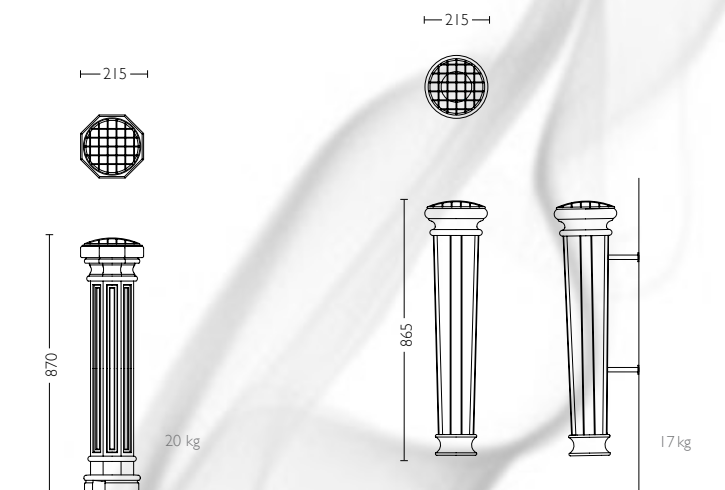

TECHNICAL

Additional Keys
Additional keys are available on request.

Smoke King Finish
These cast Smoke King bollards are wet sprayed in black as standard with a galvanised steel liner. Full range of BS/RAL colours are available. For further details refer to pages 337-339.

Note 1

Fixing Kit
A fixing kit is available for mounting to concrete surfaces only.

Buy online NOW at
cigarettebinsuk.co.uk

Product Codes are in **bold type**. Dimensions are in mm, are approximate and do not form any part of the contract.

We reserve the right to change the design and specification on any item offered and, where possible, notification will be made.

Smoke King

- Traditional design
- Extinguishes cigarettes instantly
- Cast aluminium body

SMOKE KING ASH WASTE BIN RANGE

SMK 500 F
Bolt Down
Cast Aluminium Ash Waste Bin
Galvanised Steel Liner
With lock
Capacity 3.5 Litres

SMK 500 W
Wall Mounted
Cast Aluminium Ash Waste Bin
Galvanised Steel Liner
With lock
Capacity 3.5 Litres

See Note 1