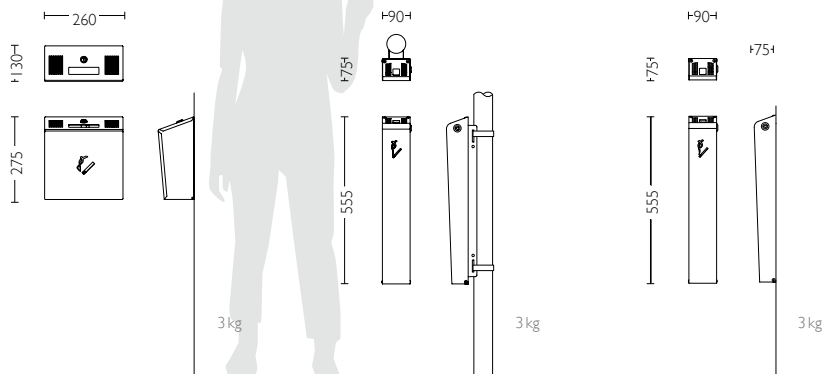

Buy online NOW at cigarettebinsuk.co.uk

Product Codes are in **bold type**. Dimensions are in mm, are approximate and do not form any part of the contract.

We reserve the right to change the design and specification on any item offered and, where possible, notification will be made.