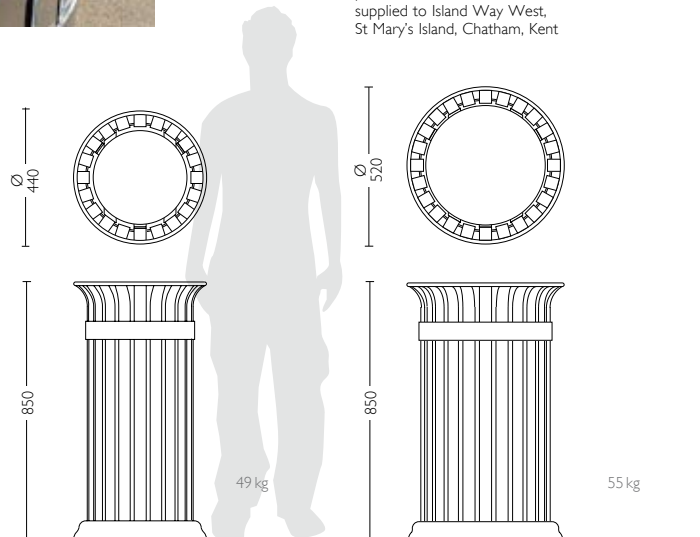

▲ WAVE STEEL
painted black
supplied to Island Way West,
St Mary's Island, Chatham, Kent

WAVE RANGE

WVB 440

Free Standing Open Top Litter Bin
Stainless Steel Satin Polished with Bronze Base Ring
Galvanised Steel Liner, Black Finish
Liner Capacity 55 Litres

OPTIONS:

Security Chain
No Bronze Base Ring
Stainless Steel Bright Polished Finish
Painted Steel Body, Cast Iron Base Plinth
Powder Coated Steel Body
Enhanced Powder Coated Steel Body
Galvanised Steel Slats, Cast Iron Base Plinth

See Notes 1 & 2

WVB 520

Free Standing Open Top Litter Bin
Stainless Steel Satin Polished with Bronze Base Ring
Galvanised Steel Liner, Black Finish
Liner Capacity 80 Litres

OPTIONS:

Security Chain
No Bronze Base Ring
Stainless Steel Bright Polished Finish
Painted Steel Body, Cast Iron Base Plinth
Powder Coated Steel Body
Enhanced Powder Coated Steel Body
Galvanised Steel Slats, Cast Iron Base Plinth

See Notes 1 & 2