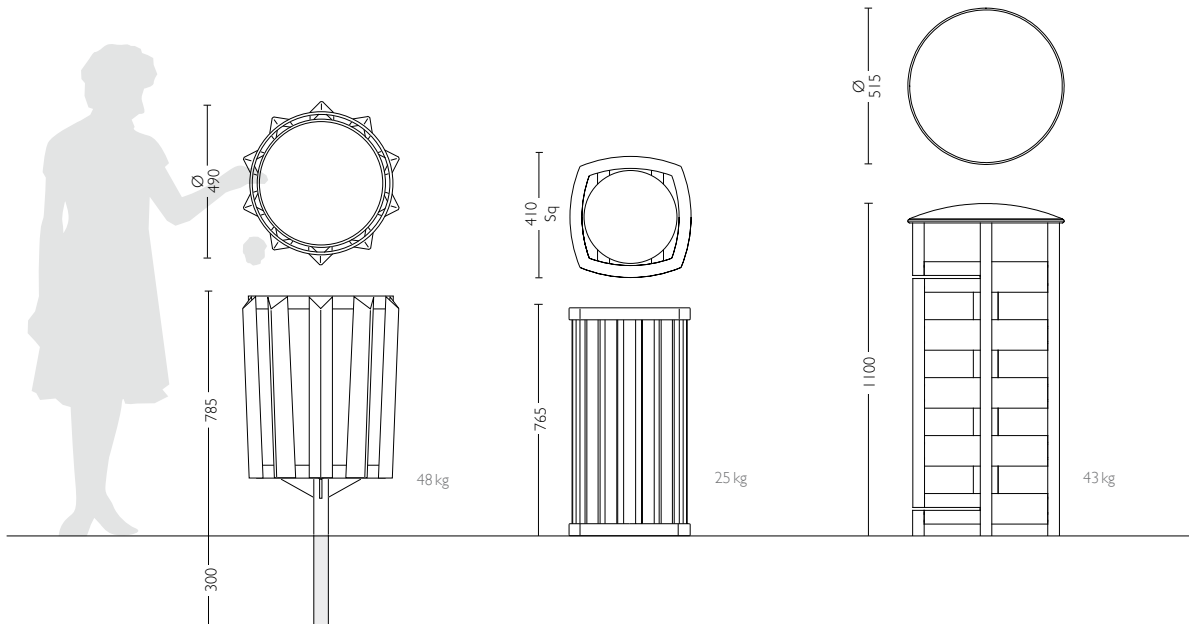

We reserve the right to change the design and specification on any item offered and, where possible, notification will be made.

**BOSTON**

**BOS 490 S**

Post Mounted Steel Slatted Litter Bin  
Galvanised Steel Frame,  
Black Plastic Coated Finish,  
Galvanised Steel Liner, Capacity 80 Litres