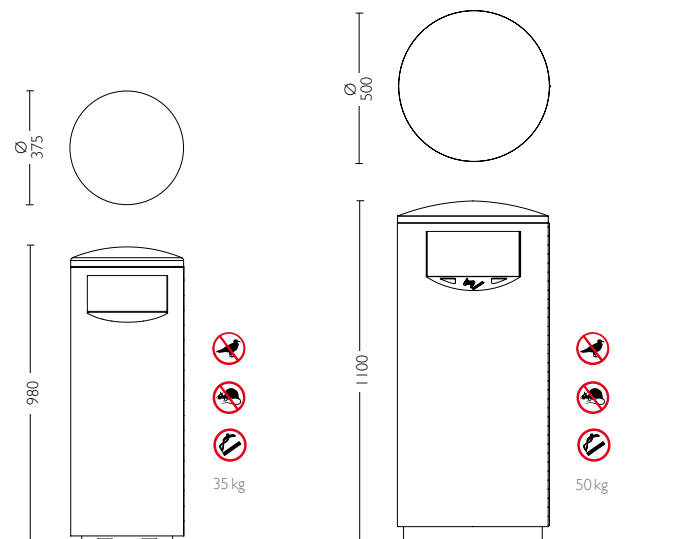

▲ ZENITH 500
with turquoise vinyl yacht logo with anti-graffiti coating installed in Canvey Island, Essex

▲ ZENITH 500 ASH
powder coated with cigarette stubber supplied to Hereford Town Centre

ZENITH

ZENITH 555

Free Standing Side Opening Litter Bin
Grade 304 Stainless Steel Satin Polished
Slam Lock
Galvanised Liner
Capacity 55 Litres
Rodent Bait Base

OPTIONS:

Grade 304 Stainless Steel Bright Polished
Grade 316 Construction
Powder Coated Steel Body
Enhanced Powder Coated Steel Body
Bird Proof Flaps
Stubber

ZENITH 500 ASH

Free Standing Side Opening Litter Bin
Grade 304 Stainless Steel Satin Polished
Slam Lock
Galvanised Liner with Ash Waste Pockets
Capacity 125 Litres
Rodent Bait Base, Stubber

OPTIONS:

Grade 304 Stainless Steel Bright Polished
Grade 316 Construction
Powder Coated Steel Body
Enhanced Powder Coated Steel Body
Bird Proof Flaps
No Stubber

TECHNICAL

Ground Fixing

The bases of all free-standing litter bins are pre-drilled. We strongly advise that these items are bolted down.

Finishes

The Zenith Litter Bin is available in the following finishes:

Powder Coating

A hard wearing, weatherproof surface. Large range of BS/RAL colours are available.

Enhanced Powder Coating

Involves a specialist pre-treatment process. Large range of BS/RAL colours are available.

For further information on paint finishes refer to pages 337-339.

Ash Waste Bins

Fumitubes also supply ash waste bins in the Zenith range, see page 245 for details.

Product Codes are in **bold type**. Dimensions are in mm, are approximate and do not form any part of the contract.

We reserve the right to change the design and specification on any item offered and, where possible, notification will be made.