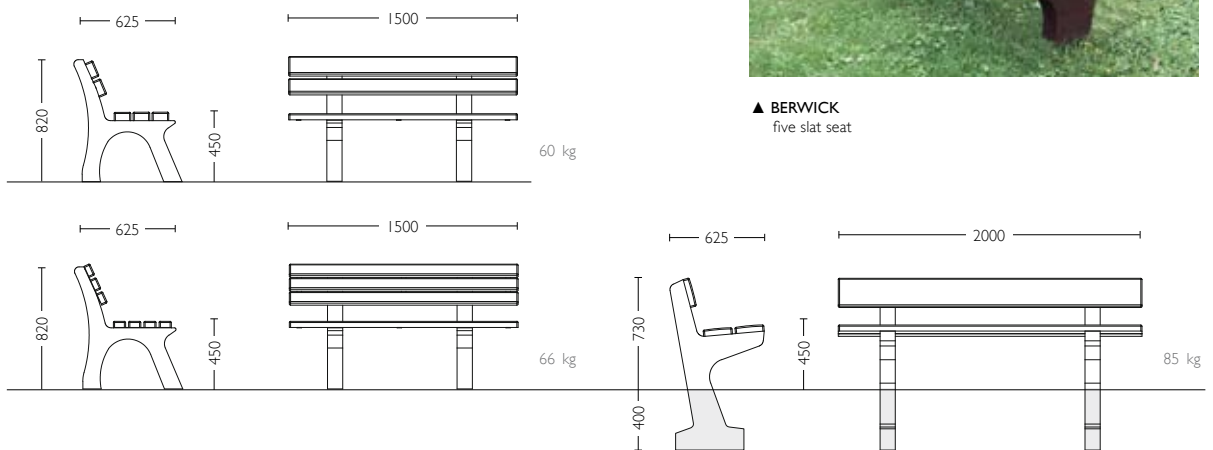

ARRAN SEAT

ARR 5

1500mm overall Length
Brown Recycled Plastic Slats & Standards
Five Bench Slats

OPTIONS:

2000mm overall Length
Other Colours

ARR 7

1500mm overall Length
Brown Recycled Plastic Slats & Standards
Seven Bench Slats

OPTIONS:

2000mm overall Length
Other Colours

BERWICK SEAT

BES 3

Brown Recycled Plastic Slats & Standards
Three Slats

OPTIONS:

Five Slats
Other colours

FURNITUBES

TEL 020 8378 3200
FAX 020 8378 3250
FURNITUBES.COM

FRONT & SIDE ELEVATION 1:50

© 2010 Copyright Reproduction Prohibited