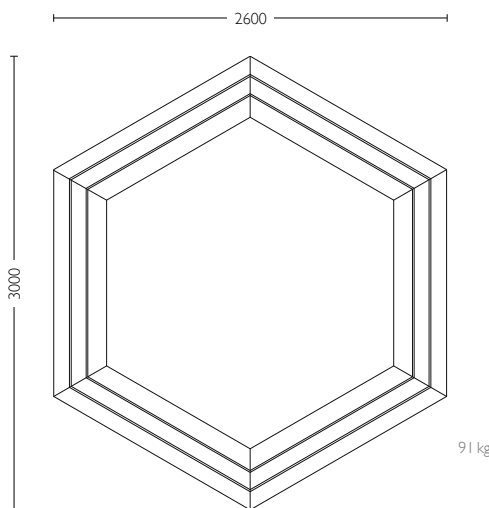

PERTH RANGE

PERTH SEAT

PES 7

Brown Recycled Plastic Seat
Five Slats

OPTIONS:

Other Colours
Rounded Standards

See Note 1

PERTH BENCH

PEB 7

Brown Recycled Plastic Bench
Three Slats

OPTIONS:

Other Colours

PERTH TABLE

PET 7

Brown Recycled Plastic Table
Five Slats

OPTIONS:

Other Colours

PERTH HEXAGONAL

PEH 7

Brown Recycled Plastic Hexagonal Bench

OPTIONS:

Other Colours