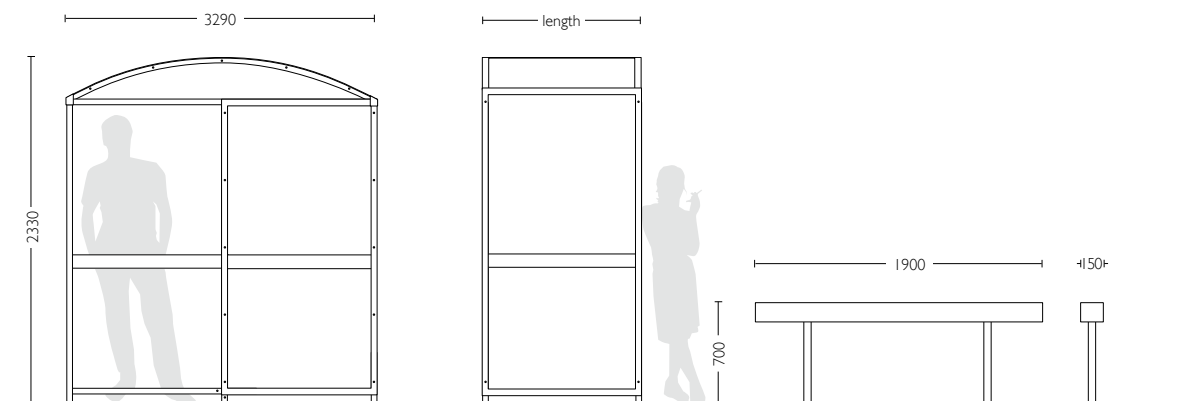

Perch Seat ▶

Ash Waste Tray ▼
stainless steel

▲ ASHBY Smoking Shelter
2x2m length, blue finish

▲ ASHBY Smoking Shelter
2x5m length, black finish

ASHBY SMOKING SHELTER

Bolt Down Shelter
2330mm height x 2050mm width
Aluminium Frame, Powder Coated Black
5mm Clear PET Glazing
Adjustable legs for fixing uneven areas (adjustable by 70mm)
Ashtray

OPTIONS

Other Colours

ASH 521

1050mm length
max capacity 3 people

ASH 522

2050mm length
max capacity 6 people

ASH 523

3050mm length
max capacity 9 people

ASH 524

4050mm length
max capacity 12 people

ASH 525

5050mm length
max capacity 15 people

ASH 526

6050mm length
max capacity 18 people

PERCH SEAT

ASH B7