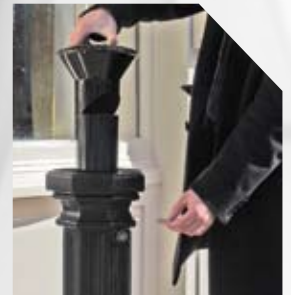

▲ SMOKE KING - Bolt Down easy to remove liner