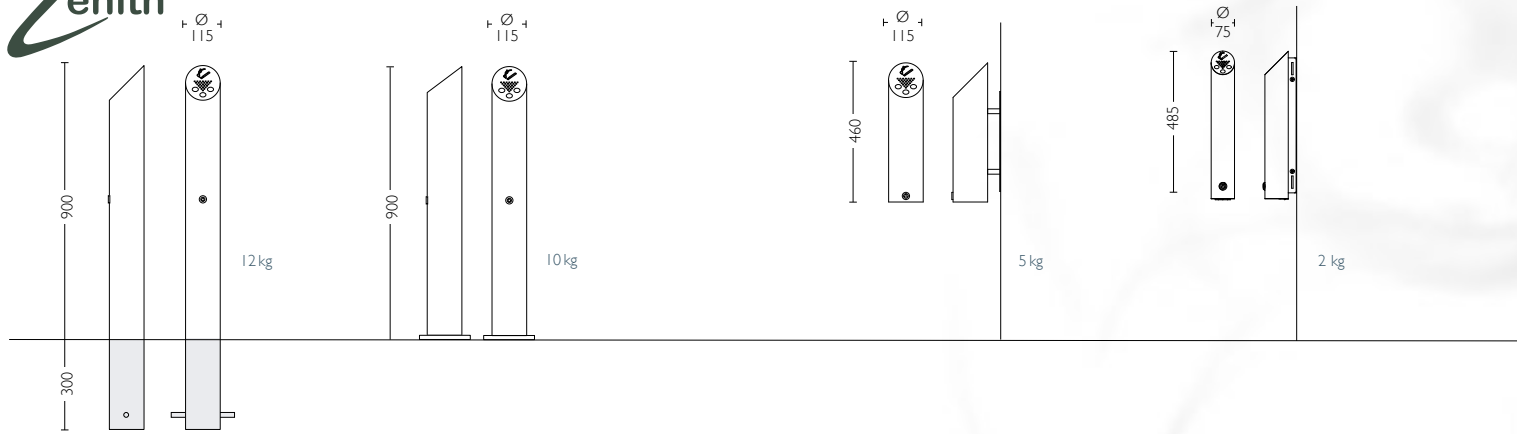

ZENITH ROOT FIXED ZEN 215 Grade 304 Stainless Steel Construction With Lock Black Infilled Graphics Capacity 2.5 Litres OPTIONS: Grade 316	ZENITH BOLT DOWN ZEN 210 Grade 304 Stainless Steel Construction With Lock Black Infilled Graphics Capacity 2.5 Litres OPTIONS: Grade 316	ZENITH WALL MOUNTED ZEN 200 Grade 304 Stainless Steel Construction With Lock Black Infilled Graphics Capacity 2.5 Litres OPTIONS: Grade 316	ZEN 275 Stainless Steel Construction With Lock Etched Graphics Capacity 1.7 Litres OPTIONS: Post Mounted