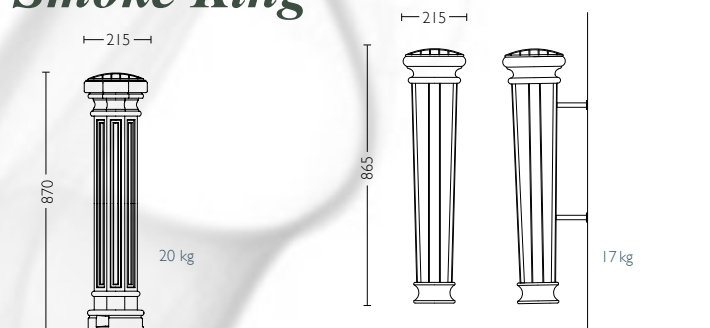

Smoke King

SMOKE KING BOLT DOWN SMK 500 F Cast Aluminium Ash Waste Bin Galvanised Steel Liner With Lock Capacity 3.5 Litres	SMOKE KING WALL MOUNTED SMK 500 W Cast Aluminium Ash Waste Bin Galvanised Steel Liner With Lock Capacity 3.5 Litres