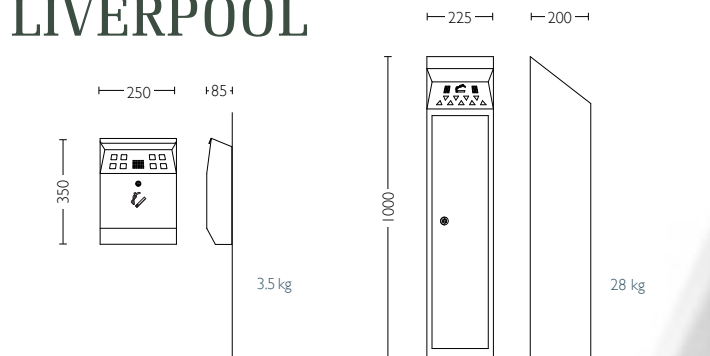

LIVERPOOL

LIVERPOOL WALL MOUNTED LVR 250 Grey Powder Coated Steel Galvanised Liner With Lock Capacity 1.9 Litres OPTIONS: Stainless Steel Body	LIVERPOOL FREESTANDING LVR 210 Floor Mounted Grey Powder Coated Steel Integral Cast Iron Base Galvanised Liner With Lock Capacity 15 Litres