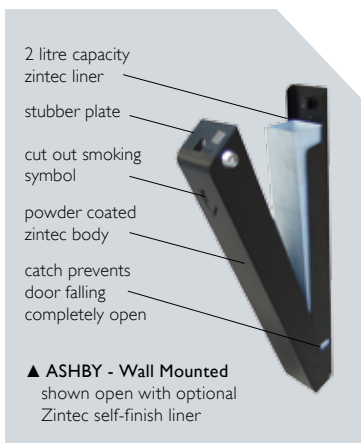

- 2 litre capacity zintec liner
- stubber plate
- cut out smoking symbol
- powder coated zintec body
- catch prevents door falling completely open

▲ ASHBY - Wall Mounted shown open with optional Zintec self-finish liner

WHAT IS ZINTEC?

Zintec is steel that has been electrolytically coated with a thin layer of zinc. This provides more protection against corrosion than standard uncoated steel.

Smoke King RANGE

The cleverly designed **Smoke King** range cuts off the air supply to burning cigarettes placed within it, thus extinguishing them without the need for an external 'stubber' plate.