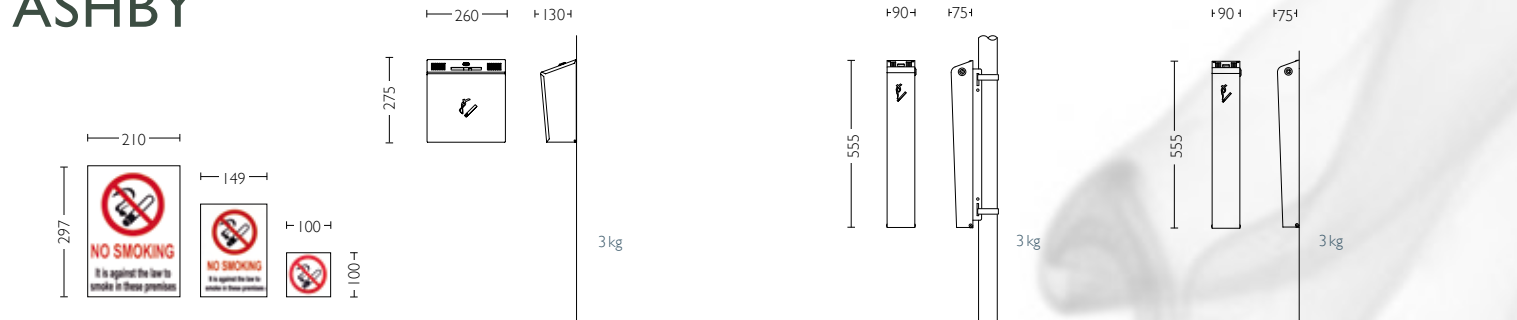

ASHBY

SMOKING SIGNS Clear Adhesive No Smoking Signs Available in Three Sizes 297 x 210 mm (A4) 210 x 149 mm (A5) 100 x 100 mm	ASHBY WALL MOUNTED ASH 380 Grade 304 Stainless Steel Outer Body Galvanised Liner With Lock Capacity 3.8 Litres OPTIONS: Grade 316	ASHBY SLIMLINE POST MOUNTED ASH 290 PGB Black Powder Coated Zintec Body Galvanised Liner With Lock Capacity 2.0 Litres OPTIONS: Red Powder Coated Liner Stainless Steel Body	ASHBY SLIMLINE WALL MOUNTED ASH 290 WGB Black Powder Coated Zintec Body Galvanised Liner With Lock Capacity 2.0 Litres OPTIONS: Red Powder Coated Liner Stainless Steel Body