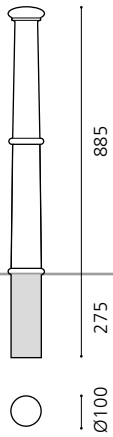

CAST IRON BOLLARDS

BRUNEL

BRU523

Cast iron bollard
Weight: 25kg

OPTIONS:

Cast iron removable,
lifting weight: 25kg

CANTERBURY

CTB930

Cast iron bollard
Weight: 38kg

OPTIONS:

Cast aluminium removable,
lifting weight: 18kg

HAMMERSMITH

HAM500

Cast iron bollard
Weight: 38kg

OPTIONS:

Cast aluminium removable,
lifting weight: 20kg