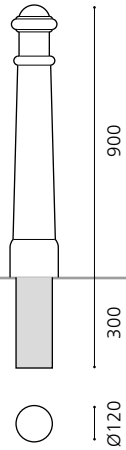

CAST IRON BOLLARDS

BRUNEL

BRU523

Cast iron bollard
Weight: 25kg

OPTIONS:

Cast iron removable,
lifting weight: 25kg

CANTERBURY

CTB930

Cast iron bollard
Weight: 38kg

OPTIONS:

Cast aluminium removable,
lifting weight: 18kg

HAMMERSMITH

HAM500

Cast iron bollard
Weight: 38kg

OPTIONS:

Cast aluminium removable,
lifting weight: 20kg