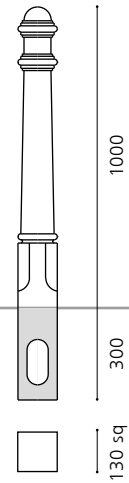

CAST IRON BOLLARDS

BRUNEL

BRU523

Cast iron bollard
Weight: 25kg

OPTIONS:

Cast iron removable,
lifting weight: 25kg

CANTERBURY

CTB930

Cast iron bollard
Weight: 38kg

OPTIONS:

Cast aluminium removable,
lifting weight: 18kg

HAMMERSMITH

HAM500

Cast iron bollard
Weight: 38kg

OPTIONS:

Cast aluminium removable,
lifting weight: 20kg