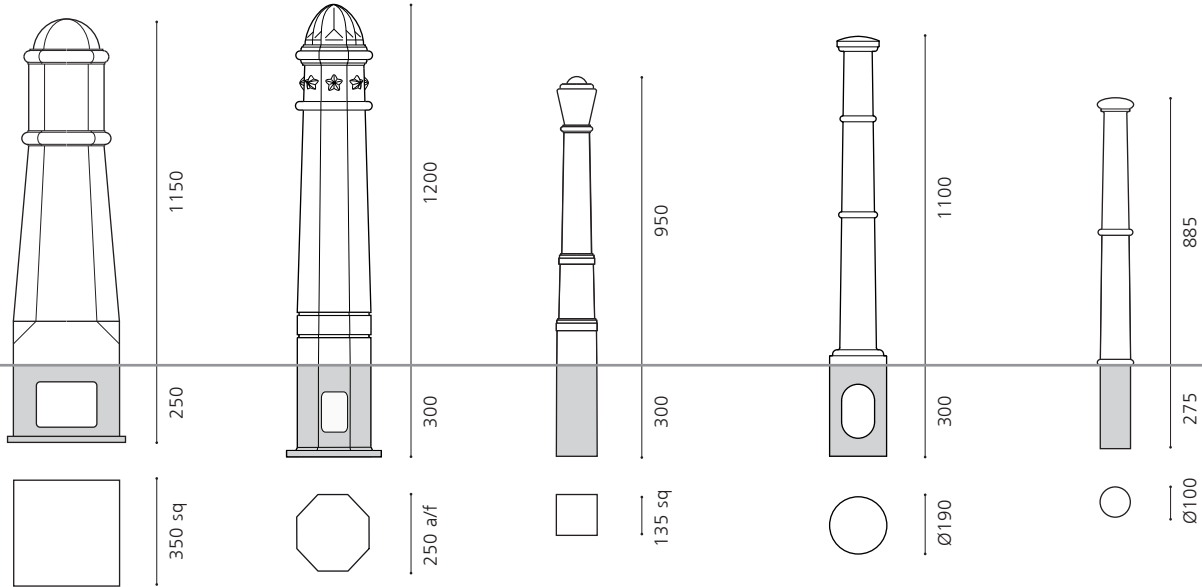

CAST IRON BOLLARDS - TRADITIONAL

JERMYN

JER 115

Cast iron bollard
Weight: 155kg

NEW KENNINGTON

KEN 525

Cast iron bollard
Weight: 120kg

ENNISMORE

ENN 567

Cast iron bollard
Weight: 40kg

GAINSBOROUGH

GSB 511

Cast iron bollard
Weight: 55kg

BRUNEL

BRU 523

Cast iron bollard
Weight: 25kg

OPTIONS:
Cast iron removable,
lifting weight: 25kg