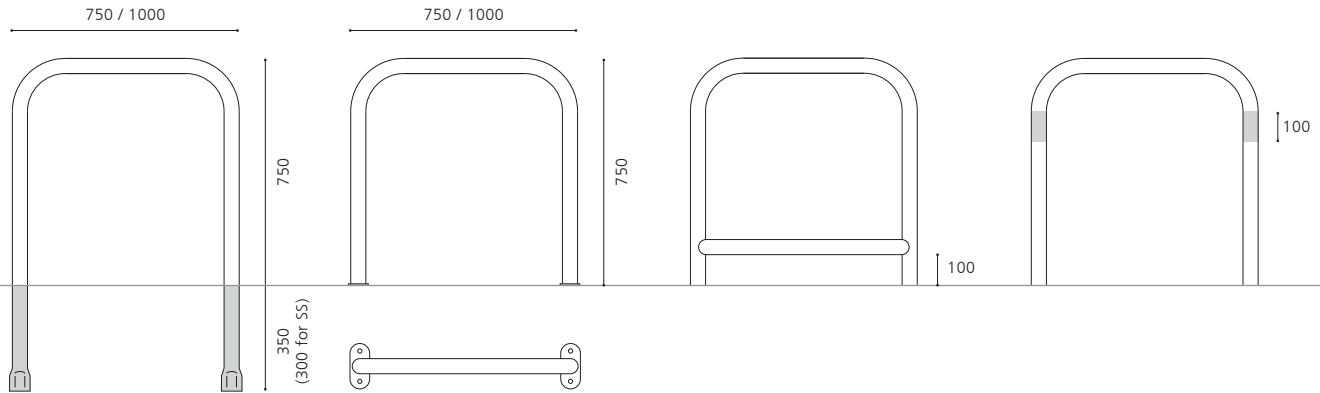

SHEFFIELD RANGE CYCLE STANDS

Industry-standard cycle stands

Sheffield has become the by-word for the cost-effective and proven range of hoop-style cycle stands. Manufactured in robust circular section tube, the Sheffield range is offered in both mild steel and stainless steels (grades 304 & 316) and two widths, and all available as a rooted version for in-ground fixing or with a base plate for bolting down. Further options include a taper rail designed to aid the visually impaired and reflective bands (available in a choice of colours for visual contrast with the stand metalwork) to improve the visibility of the products for night time motorists. Selected products from the Sheffield range are held as stock items for immediate despatch; please contact our sales department to ask about our current stock levels.

SHEFFIELD RANGE CYCLE STANDS

ROOT FIXING

Tube ends crushed to aid embedment

BASE PLATE FIXING

On each end, with 2 no. Ø14 holes in each plate

TAPPER RAIL (OPTION)

Fully welded horizontal rail in same CHS as cycle stand hoop

REFLECTIVE TAPE (OPTION)

2 bands as shown, in various colour / relectivity grade options

SHEFFIELD

Ø48.3mm Mild steel

750mm x 750mm a/g
750mm x 750mm a/g + tapper rail
1000mm x 750mm a/g
1000mm x 750mm a/g + tapper rail

Ø50.8mm G304 Stainless steel

750mm x 750mm a/g
750mm x 750mm a/g + tapper rail
1000mm x 750mm a/g
1000mm x 750mm a/g + tapper rail

Ø50.8mm G316 Stainless steel

750mm x 750mm a/g
750mm x 750mm a/g + tapper rail
1000mm x 750mm a/g
1000mm x 750mm a/g + tapper rail