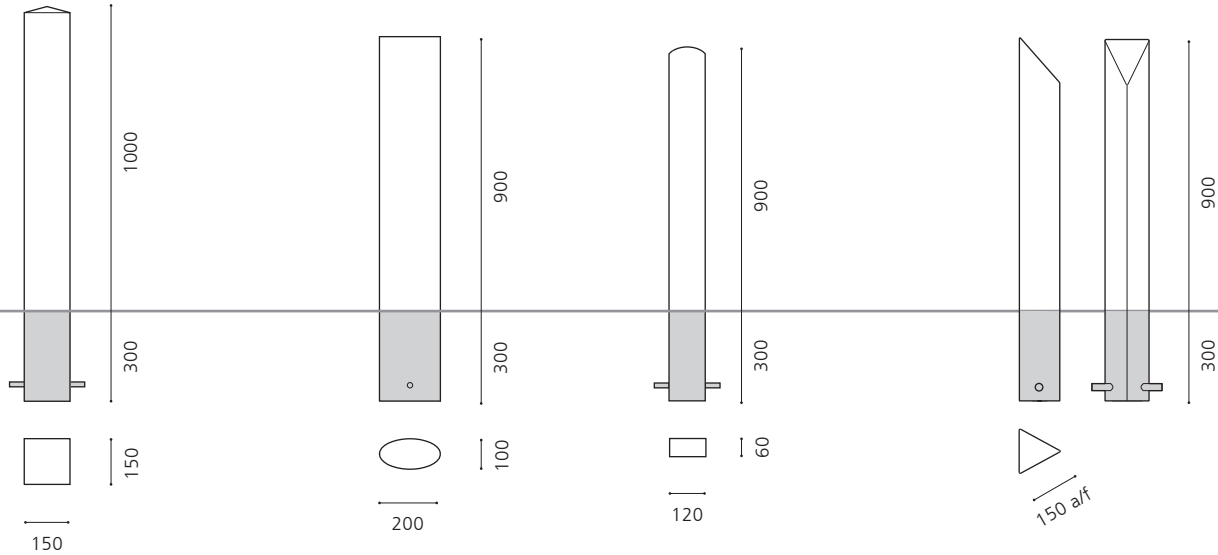

STAINLESS STEEL BOLLARDS

ELTHAM

ELT 715 S

G304 S/S satin polished

OPTIONS:

Base plated bollard
Removable bollard
Bright polished
G316 S/S

OVAL

OVA 712 S

G304 S/S satin polished

OPTIONS:

Bright polished
G316 S/S

MILLENNIUM

MIL 701 B S

G304 S/S satin polished

OPTIONS:

Base plated bollard
Removable bollard
Bright polished
G316 S/S

PINNACLE

PIN 452 S

G304 S/S satin polished

OPTIONS:

Base plated bollard
Removable bollard
Bright polished
G316 S/S