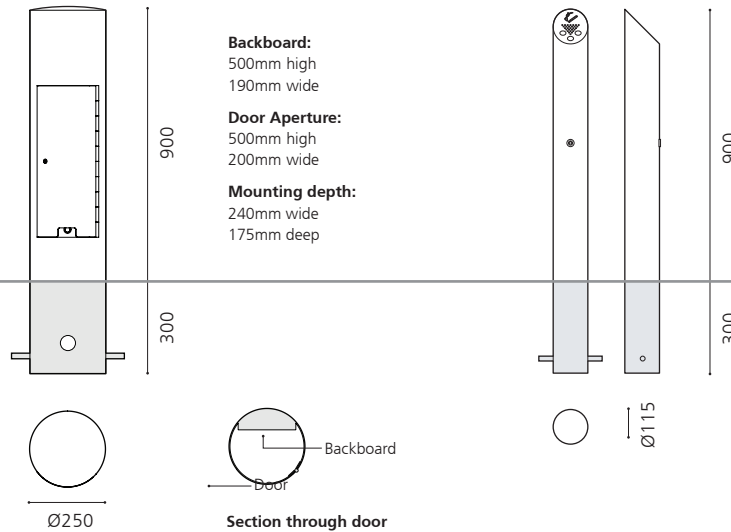

ZENITH® SERVICE & ASH WASTE BOLLARDS

Coordinated range

In addition to fixed and removable bollards, further options are offered to provide a coordinated range of bollard-based products. The Zenith Service bollard is designed to house electricity or water supply points, most often used for street markets and other outdoor events. An internal plywood backboard is pre-fitted for mounting service connections (not supplied) and a locking door prevents unauthorised use. The bollard-based Zenith Ash Waste Container is one of a selection of cigarette bins available from Furnitubes - please refer to our website for all standard options.

ZENITH SERVICE BOLLARD

ZEN 707 S

900mm high, S/S G304 satin polished, with hinged & locking door and plywood backboard

OPTIONS:

Base plated bollard
S/S G316 / bright polished finish

ZENITH ASH WASTE BOLLARD